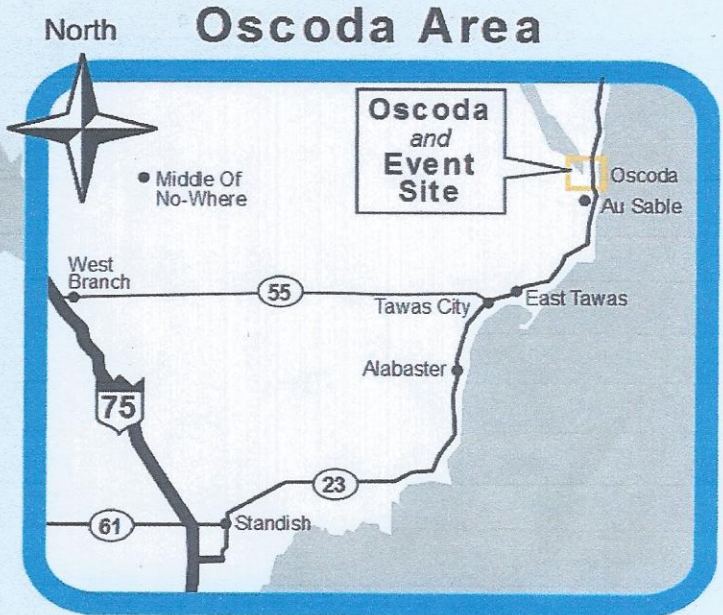

Oscoda Event

- Turn Northwest onto **F41**
- Follow F41 past Wurtsmith Airport Main Entrance and Air Museum (*Van Etten Lake will be on your right*)
- Across from **Campground** turn left on a short road/gate to enter airport area
- Turn Left onto **Perimeter Road**, heading southeast, parallel to F41
- Take 1st right, Heading south.
- Pass building and enter gate onto site