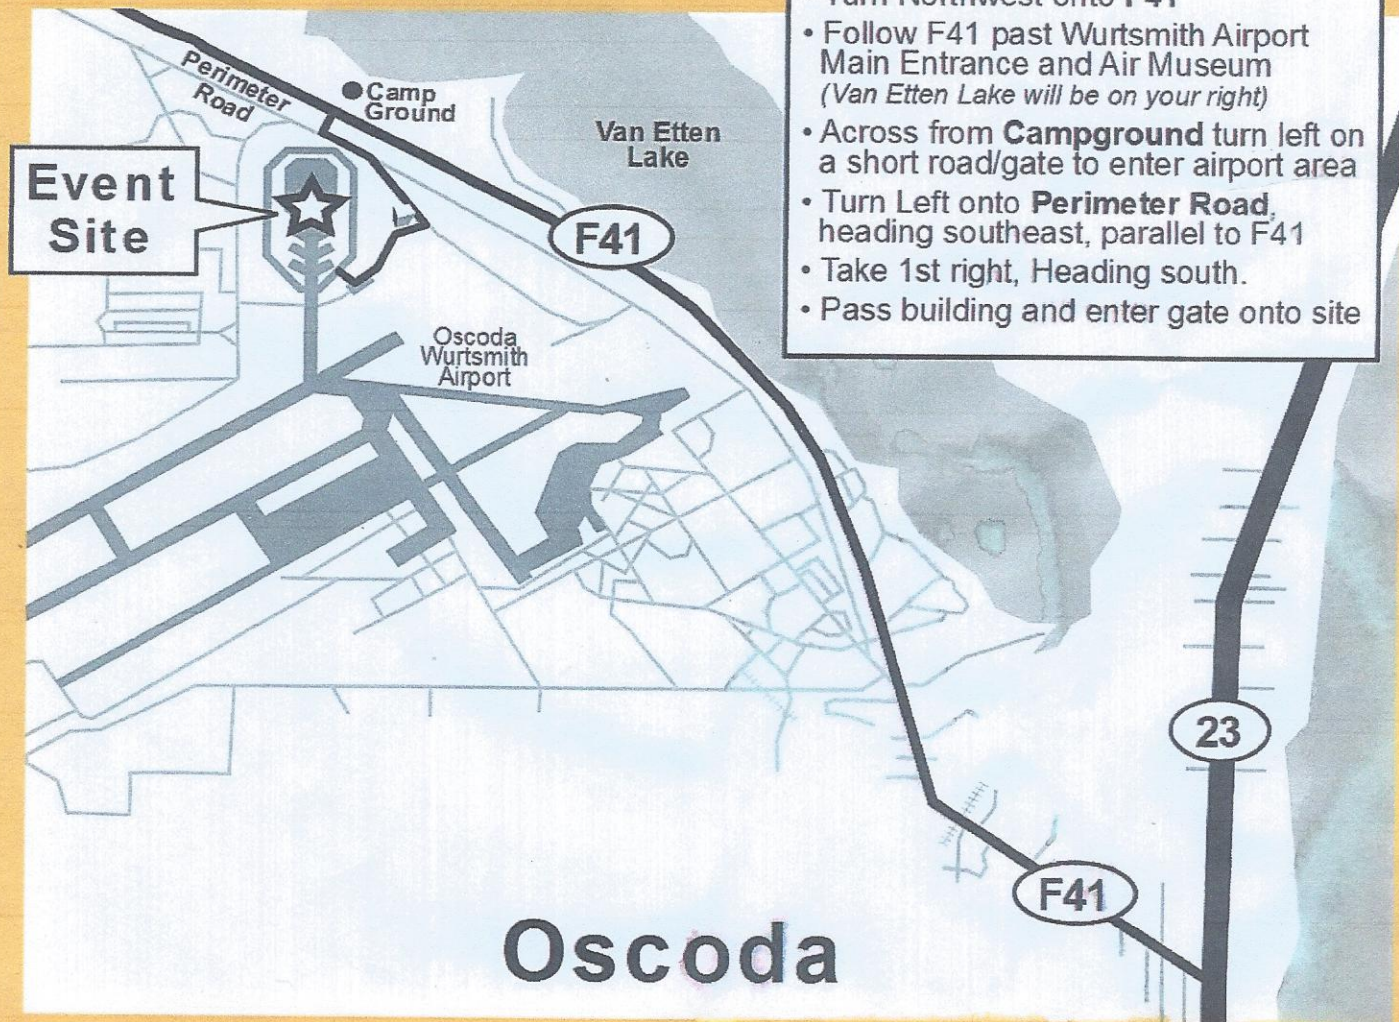

Oscoda Event

- Turn Northwest onto **F41**
- Follow F41 past Wurtsmith Airport Main Entrance and Air Museum (*Van Etten Lake will be on your right*)
- Across from **Campground** turn left on a short road/gate to enter airport area
- Turn Left onto **Perimeter Road**, heading southeast, parallel to F41
- Take 1st right, Heading south.
- Pass building and enter gate onto site