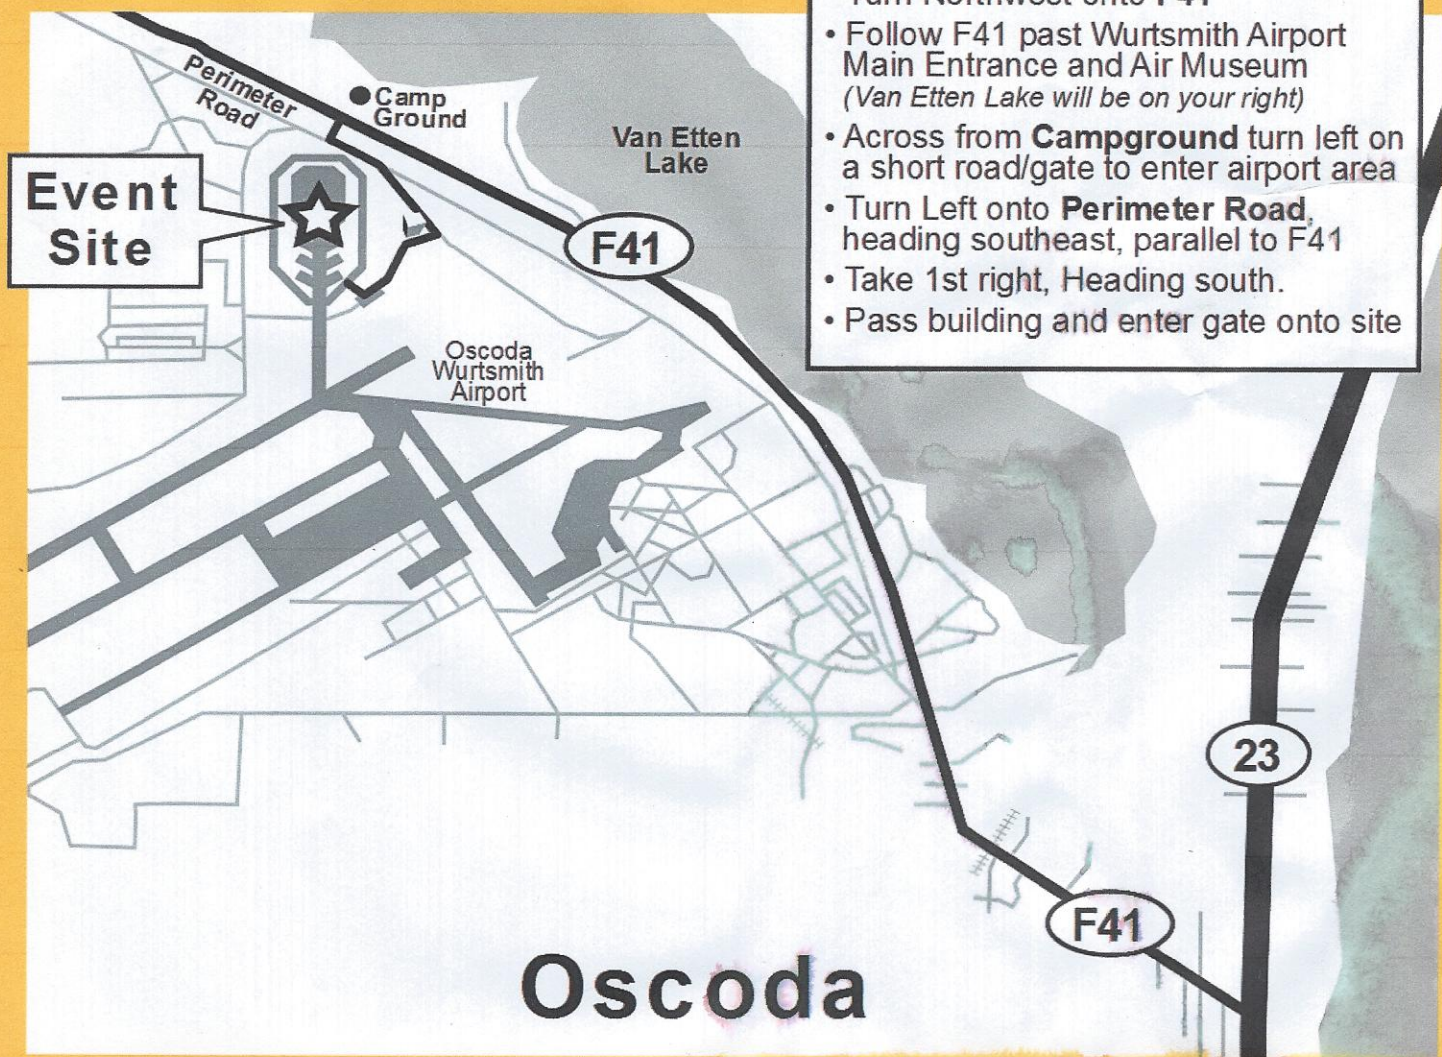

Oscoda Event

- Turn Northwest onto **F41**
- Follow F41 past Wurtsmith Airport Main Entrance and Air Museum (*Van Etten Lake will be on your right*)
- Across from **Campground** turn left on a short road/gate to enter airport area
- Turn Left onto **Perimeter Road**, heading southeast, parallel to F41
- Take 1st right, Heading south.
- Pass building and enter gate onto site