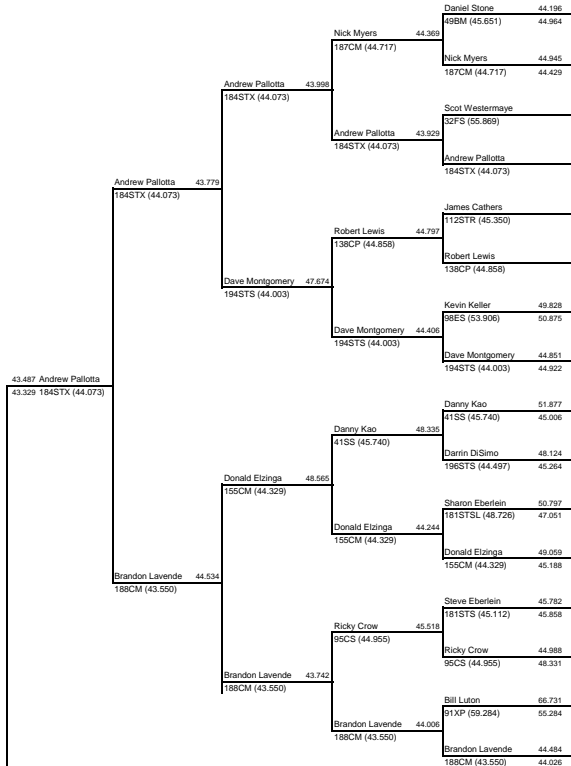

SUPER SHOOT OUT CHALLENGE  
2012 Blytheville Tri State Solo Oct 27-28, 2012

Bracket 3

Bracket 2

Bracket 4

Bracket 1