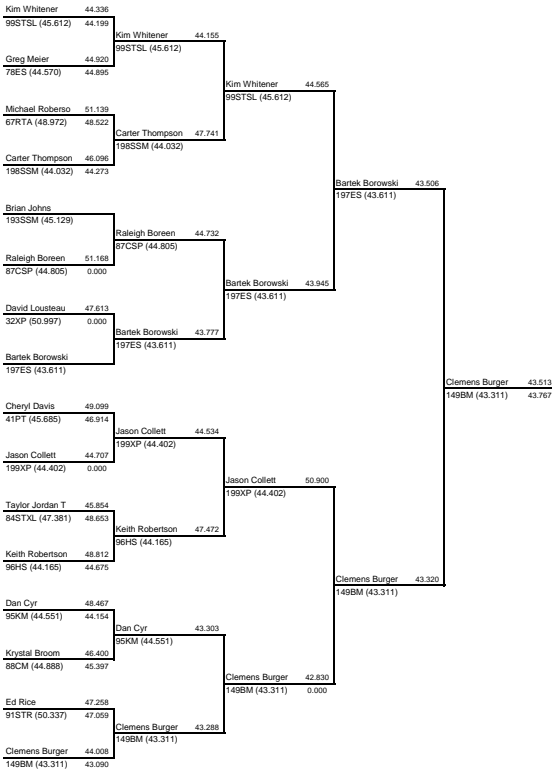

SUPER SHOOT OUT CHALLENGE  
2012 Blytheville Tri State Solo Oct 27-28, 2012

Bracket 3

Bracket 2

Bracket 4

Bracket 1